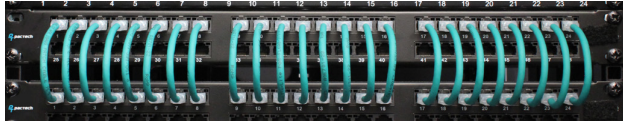

What We Do

FlexLite™ Series CAT8/6a/6/5e UTP FUTP UFTP SFTP LSZH/Soft PVC/ Thin 32/28/26/24AWG

- FlexPremium
- FlexRibbon™
- FlexMini™
- FlexArch™
- SuperFlat
- Port Cassette to Plug Modules
- Port Cassette to Port Cassette
- Low Bend Radius
- Smallest plug + boot
- 0.3FT and up

23mm

Anderson Power™

Saf-D-Grid® to C14

Saf-D-Grid® to C20

277V Double End

- Saf-D-Grid® to C14
- Saf-D-Grid® to C20
- Saf-D-Grid® 277V Double End
- Saf-D-Grid® Single End
- Saf-D-Grid® Receptacles
- Powerpole® & Multipole Cable Assemblies
- 2006G Ultra Short EMI Shield Receptacle
- 2007G Ultra Short Receptacle
- SBS®X-75 Cable Assemblies