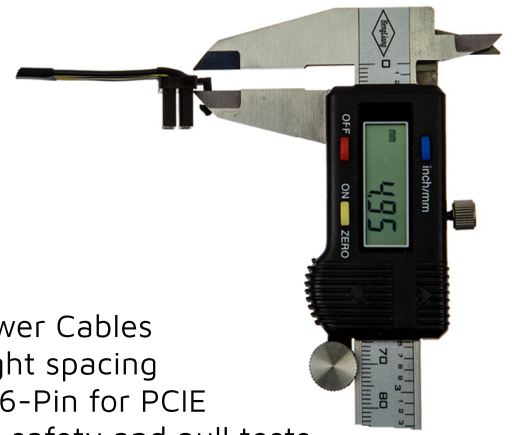

Pactech GPU-PCIE 5.0mm Low Profile Angled and Butterfly Power Cables are innovative specialty GPU power cables created to meet tight spacing environment. These GPU Power Cables include both 8-Pin and 6-Pin for PCIE using 300V 18AWG UL wires in mesh round sleeving with 100% safety and pull tests.

### 1.1 GPU PCIE Male to Low Profile Right Angled PCIE Female Power Cables

Part Number	Description
GPU-PCIE-PCIE-88MF-XX-RA	GPU PCIE 2X4 Male to PCIE 2X4 Right Angled Female 18AWG XX IN
GPU-PCIE-2PCIE-88MF-XX-RA	GPU PCIE 2X4 Male to 2 X PCIE 2X4 Right Angled Female 18AWG XX IN
GPU-PCIE-PCIE-86MF-XX-RA	GPU PCIE 2X4 Male to PCIE 2X3 Right Angled Female 18AWG XX IN
GPU-PCIE-2PCIE-86MF-XX-RA	GPU PCIE 2X4 Male to 2 X PCIE 2X3 Right Angled Female 18AWG XX IN
GPU-PCIE-PCIE-66MF-XX-RA	GPU PCIE 2X3 Male to PCIE 2X3 Right Angled Female 18AWG XX IN
GPU-PCIE-2PCIE-66MF-XX-RA	GPU PCIE 2X3 Male to 2 x PCIE 2X3 Right Angled Female 18AWG XX IN